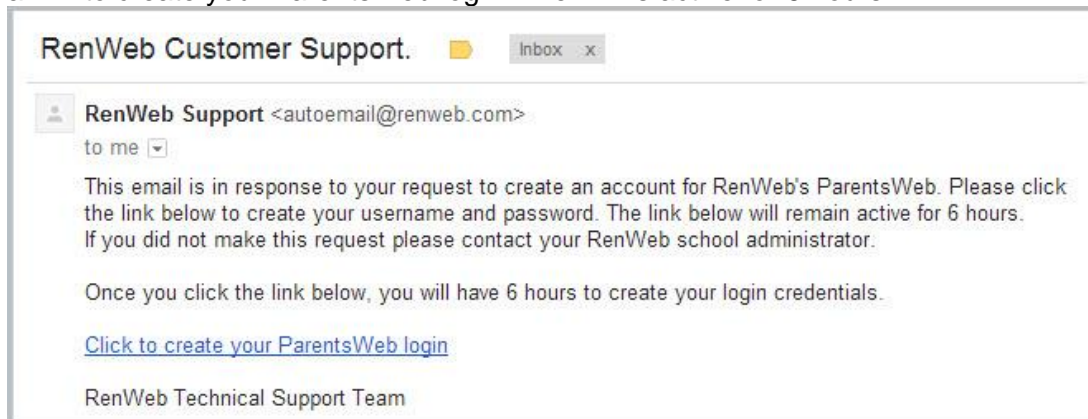

Accessing ParentsWeb

RenWeb School Management Software gives you, the busy parent, an opportunity to get more involved in your child's academic progress and future success – all via the Internet!

RenWeb's ParentsWeb is a private and secure parents' portal that will allow parents to view academic information specific to their children, while protecting their children's information from others. You may view your child's grades, attendance, homework and conduct, as well as other useful school information. You can also communicate with teachers and other school staff online whenever necessary. All you need is an Internet-capable computer.

Here's how to access our easy-to-use **RenWeb ParentsWeb**:

- Make sure that the school has your email address in RenWeb.
- In Internet Explorer, Firefox, or Safari, go to www.renweb.com and click **Logins**.
- Type the school's **District Code: SCS-NC**
- Click **Create New ParentsWeb Account**.
- Type your email address and click **Create Account**. An email will be sent which includes a link to create your ParentsWeb login. The link is active for 6 hours.